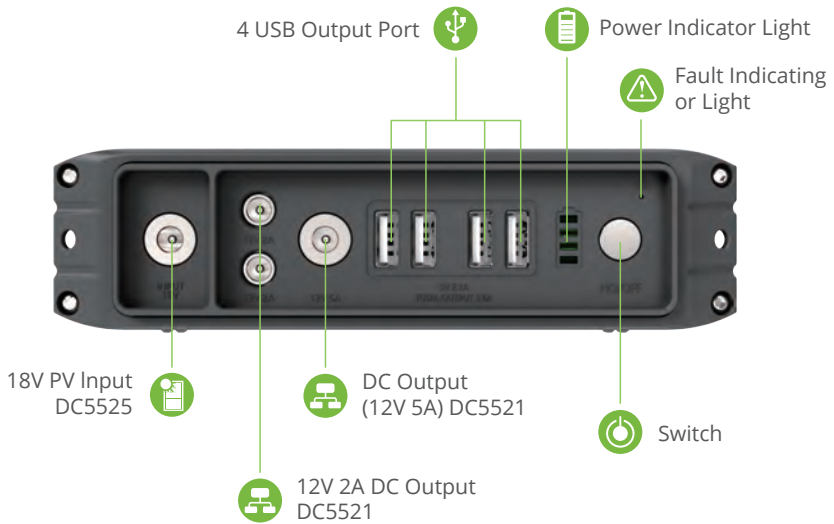

PBOX P6 Series Solar Home System

More power to a brighter life

The PBOX P6 Series Solar Home System is the perfect power grid for your modern everyday needs, bundled with lights and practical accessories. This clean and efficient energy solution includes a solar panel, a powerful charging battery pack, LED lamps, a rechargeable radio, a rechargeable torch and a multi-pronged mobile phone charging cable. Upgrade to a higher quality lifestyle with the PBOX Off-grid system.

Solar Panel

- Polycrystalline silicon/Monocrystalline silicon
- Rugged material, high efficiency technology
- 20Wp,35Wp,50Wp and 60Wp available
- 10 years warranty

Plug'n'Play Control Box with Battery

- PWM charging controller
- Compact and durable aluminum case
- Upto 308Wh long lifespan LFP battery
- Over charge, over discharge, over voltage, over current protection
- 4 USB2.0 ports and 3 barrel jack ports (12VDC)
- LED battery level indicator
- 2 years warranty